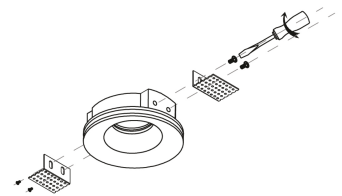

NOVA LUCE

9879105

1

Turn off the general switch

2

Cut Out size

3

Apply screws on the sides

4

Connect wires

5

Apply screws to make it stable

6

Apply putty powder as a cover

Insert the bulb

Turn on the general switch