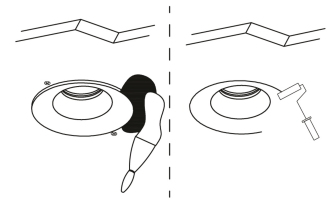

NOVA LUCE

9879105

1

Turn off the general switch

2

Cut Out size

3

Apply screws on the sides

4

Connect wires

5

Apply screws to make it stable

6

Apply putty powder as a cover

Insert the bulb

Turn on the general switch