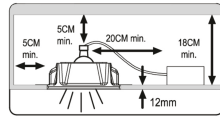

NOVA LUCE

9879105

1

Turn off the general switch

2

Cut Out size

3

Apply screws on the sides