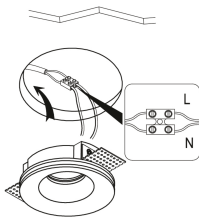

NOVA LUCE

9879105

1

Turn off the general switch

2

Cut Out size

3

Apply screws on the sides

4

Connect wires

5

Apply screws to make it stable

6

Apply putty powder as a cover

Insert the bulb

Turn on the general switch