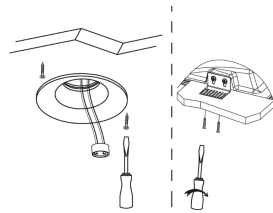

NOVA LUCE

9879105

1

Turn off the general switch

2

Cut Out size

3

Apply screws on the sides

4

Connect wires

5

Apply screws to make it stable

6

Apply putty powder as a cover

Insert the bulb

Turn on the general switch