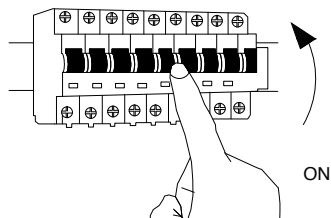

NOVA LUCE

9879105

1

Turn off the general switch

2

Cut Out size

3

Apply screws on the sides

4

Connect wires

5

Apply screws to make it stable

6

Apply putty powder as a cover

Insert the bulb

Turn on the general switch