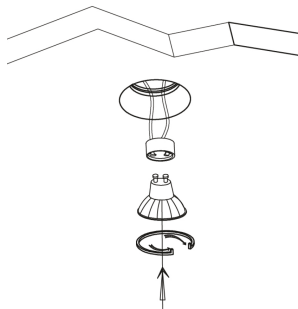

NOVA LUCE

9879105

1

Turn off the general switch

2

Cut Out size

3

Apply screws on the sides

4

Connect wires

5

Apply screws to make it stable

6

Apply putty powder as a cover

Insert the bulb

Turn on the general switch