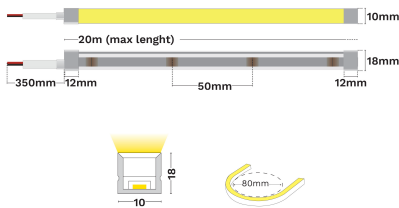

COMPATIBLE WITH

— On/Off Driver: N/A

— Triac Driver: N/A

— Dali Driver: N/A

GENERAL INFORMATION

Product Code	9540165
Product Category	Neon Flex
Product Family	Kema 10X18
Mounting Location	N/A
Application Environment	Outdoor

DIMENSION & WEIGHT

LxWxH (cm)	L:1m 10x18 mm
Cut out (cm)	N/A
Weight (Kgr)	N/A

MATERIAL & COLOR

Product Color	N/A
Body Material	Silicone
Cover Material	N/A

APPLICATION & MOUNTING

Ambient Working Temp.	45 C
Type of Protection	IP67
Protection Class IK	N/A
Dimmable	Yes
Type of Dimming (Optional)	Triac/Dali
Mounting type	N/A
Mounting Depth (cm)	N/A
Led Module Replaceable	No
Light Source	Led
Adjustable	No

NOVA LUCE S.A

Schimatari Viotias
32009, Greece

+30 22620 58 121
+30 22620 56 743

info@novaluce.com
www.novaluce.com