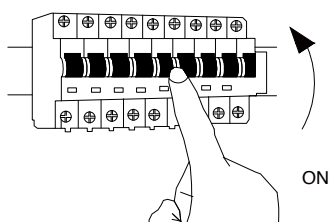

NOVA LUCE

9186184
9186185 9186186

1

Turn off the general switch

2

Drill holes & apply the nuts

3

Connect the wires

4

Apply the side screws

5

Turn on the general switch