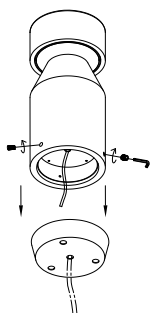

NOVA LUCE

9186184
9186185 9186186

1

Turn off the general switch

2

Drill holes & apply the nuts

3

Connect the wires

4

Apply the side screws

5

Turn on the general switch