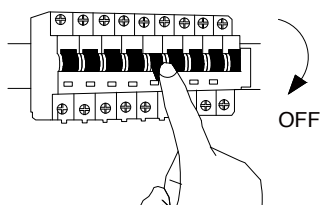

NOVA LUCE

9186184
9186185 9186186

1

Turn off the general switch

2

Drill holes & apply the nuts

3

Connect the wires

4

Apply the side screws

5

Turn on the general switch