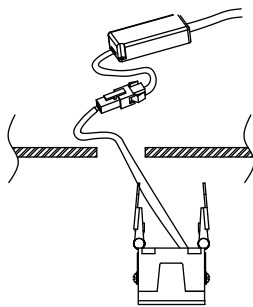

NOVA LUCE

9844051

1

Turn off the general switch

2

Create a CutOut

3

Connect wires

4

Fix the luminaire to the ceiling

5

Turn on the general switch

6

Turn on the light