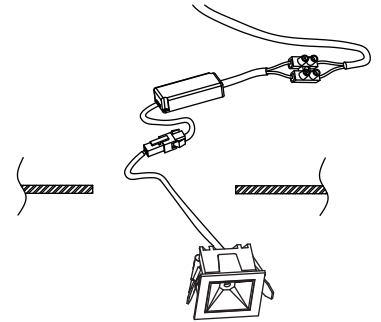

NOVA LUCE

9844051

1

Turn off the general switch

2

Create a CutOut

3

Connect wires

4

Fix the luminaire to the ceiling

5

Turn on the general switch

6

Turn on the light