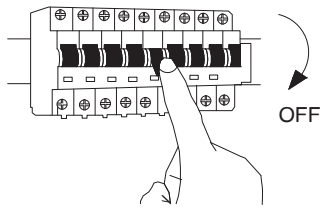

NOVA LUCE

9844051

1

Turn off the general switch

2

Create a CutOut

3

Connect wires

4

Fix the luminaire to the ceiling

5

Turn on the general switch

6

Turn on the light