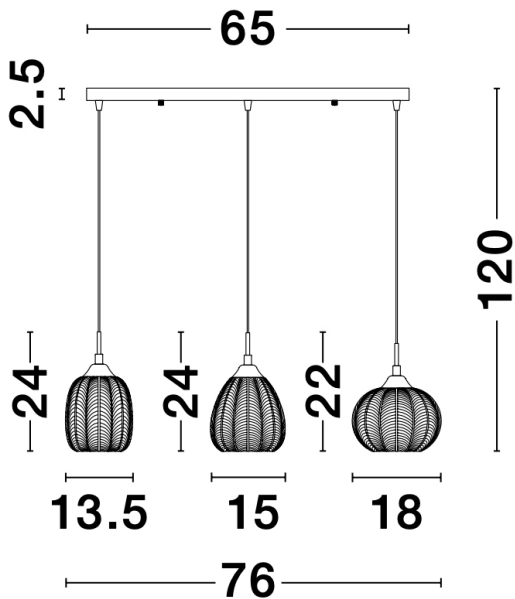

NOVA LUCE

PRODUCT DATASHEET

Version: 001

PRODUCT PHOTOGRAPH

TECHNICAL DRAWING

GENERAL INFORMATION

Product Code	9191543
Collection	Indoor
Product Category	Suspension
Product Family	Vario
Mounting Location	Ceiling
Application Environment	Indoor
Specifications	N/A

DIMENSION & WEIGHT

LxWxH (cm)	L: 76 W: 18 H: 120
Cut Out (cm)	N/A
Weight (Kgr)	2.3

MATERIAL & COLOR

Product Color	Clear & Satin Gold
Body Material	Glass & Metal

APPLICATION & MOUNTING

Ambient Working Temp.	Max 45°C
Type of Protection	IP20
Dimmable	Yes
Type of Dimming	N/A
Mounting type	Surface
Mounting Depth (cm)	N/A
Led Module Replaceable	Yes
Light Source	E27

Power (Nominal)	3x12W
Input voltage (Nominal)	100-240V
Mains Frequency	50/60Hz

PHOTOMETRICAL DATA

Luminous Flux	N/A
Color Temperature	N/A
Light Color (Designation)	N/A

WARRANTY

Warranty	3 Years
----------	----------------