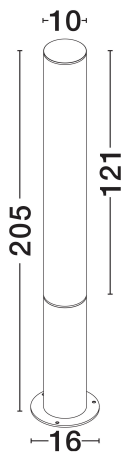

NOVA LUCE

PRODUCT DATASHEET

Version: 001

PRODUCT PHOTOGRAPH

TECHNICAL DRAWING

GENERAL INFORMATION

Product Code	9030108
Collection	Outdoor
Product Category	Bollard
Product Family	Iman
Mounting Location	Ground
Application Environment	Outdoor
Specifications	N/A

DIMENSION & WEIGHT

LxWxH (cm)	D:16 H:205 cm
Cut out (cm)	N/A
Weight (Kgr)	4.82

MATERIAL & COLOR

Product Color	Sandy Black
Body Material	Aluminium & Acrylic

APPLICATION & MOUNTING

Ambient Working Temp.	Max 45 oC
Type of Protection	IP65
Dimmable	No
Type of Dimming	N/A
Mounting type	Surface
Mounting Depth (cm)	N/A
Led Module Replaceable	No
Light Source	LED

Power (Nominal)	43w
Input voltage (Nominal)	220-240Vac
Mains Frequency	50/60Hz

PHOTOMETRICAL DATA

Luminous Flux	4785lm
Color Temperature	3000K
Light Color (Designation)	Warm White

WARRANTY

Warranty	3 Years
----------	----------------