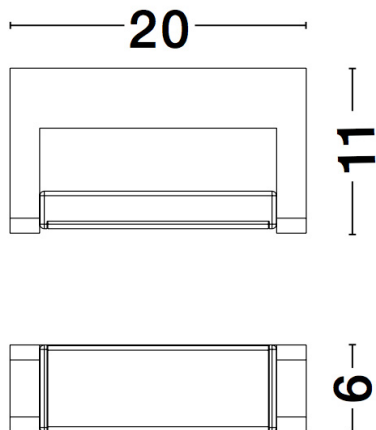

NOVA LUCE

PRODUCT DATASHEET

Version: 001

PRODUCT PHOTOGRAPH

GENERAL INFORMATION

Product Code	9195062
Collection	Outdoor
Product Category	Wall
Product Family	VOLVEL
Mounting Location	Wall
Application Environment	Outdoor

DIMENSION & WEIGHT

LxWxH (cm)	L: 20 W: 11 H: 6
Cut out (cm)	N/A
Weight (Kgr)	0.8

TECHNICAL DRAWING

MATERIAL & COLOR

Product Color	Black
Body Material	Die-Casting Aluminium

APPLICATION & MOUNTING

Ambient Working Temp.	Max 40 °C
Type of Protection	IP54
Dimmable	No
Type of Dimming (Optional)	N/A
Mounting type	Surface
Mounting Depth (cm)	N/A
Led Module Replaceable	No
Light Source	LED