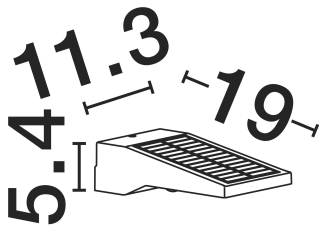

NOVA LUCE

PRODUCT DATASHEET

Version: 001

PRODUCT PHOTOGRAPH

TECHNICAL DRAWING

GENERAL INFORMATION

Product Code	9136460
Collection	Outdoor
Product Category	Wall
Product Family	Tek
Mounting Location	Wall
Application Environment	Outdoor
Specifications	N/A

DIMENSION & WEIGHT

LxWxH (cm)	L:11.3 W:19 H:5.4 cm
Cut out (cm)	N/A
Weight (Kgr)	0.799

MATERIAL & COLOR

Product Color	Sandy Black
Body Material	Aluminium & Pc

APPLICATION & MOUNTING

Ambient Working Temp.	Max 45 oC
Type of Protection	IP54
Dimmable	No
Type of Dimming	N/A
Mounting type	Surface
Mounting Depth (cm)	N/A
Led Module Replaceable	No
Light Source	LED

Power (Nominal)	1w
Input voltage (Nominal)	220-240Vac
Mains Frequency	50/60Hz

PHOTOMETRICAL DATA

Luminous Flux	105lm
Color Temperature	3000K
Light Color (Designation)	Warm White

WARRANTY

Warranty	3 Years
----------	----------------