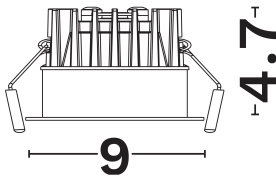

DIMENSION & WEIGHT

LxWxH (cm)	D:9 H:4.7 cm
Cut out (cm)	8
Weight (Kgr)	N/A

TECHNICAL DRAWING

MATERIAL & COLOR

Product Color	White
Body Material	Aluminium
Cover Material	N/A

APPLICATION & MOUNTING

Ambient Working Temp.	45 C
Type of Protection	IP65
Protection Class IK	IK03
Dimmable	Yes
Type of Dimming (Optional)	Triac/Dali
Mounting type	Recessed
Mounting Depth (cm)	Ceiling
Led Module Replaceable	No
Light Source	Led
Adjustable	Yes