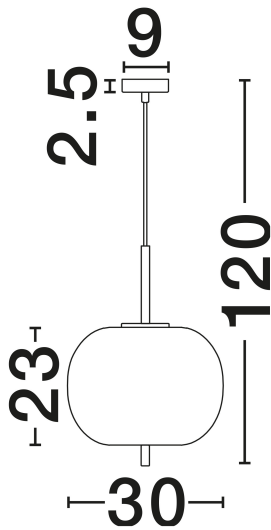

NOVA LUCE

PRODUCT DATASHEET

Version: 001

PRODUCT PHOTOGRAPH

TECHNICAL DRAWING

GENERAL INFORMATION

Product Code	9624079
Collection	Indoor
Product Category	Suspension
Product Family	Lato
Mounting Location	Ceiling
Application Environment	Indoor
Specifications	N/A

DIMENSION & WEIGHT

LxWxH (cm)	D: 30 H: 120
Cut Out (cm)	N/A
Weight (Kgr)	1.8

MATERIAL & COLOR

Product Color	Smokey & Brass Gold
Body Material	Glass & Metal

APPLICATION & MOUNTING

Ambient Working Temp.	Max 45°C
Type of Protection	IP20
Dimmable	Yes
Type of Dimming	N/A
Mounting type	Surface
Mounting Depth (cm)	N/A
Led Module Replaceable	Yes
Light Source	?27

Power (Nominal)	1x12W
Input voltage (Nominal)	100-240V
Mains Frequency	50/60Hz

PHOTOMETRICAL DATA

Luminous Flux	N/A
Color Temperature	N/A
Light Color (Designation)	N/A

WARRANTY

Warranty	3 Years
----------	----------------