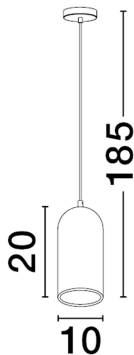

NOVA LUCE

PRODUCT DATASHEET

Version: 001

PRODUCT PHOTOGRAPH

TECHNICAL DRAWING

GENERAL INFORMATION

Product Code	9088172
Collection	Indoor
Product Category	Suspension
Product Family	Dome
Mounting Location	Wall
Application Environment	Indoor
Specifications	N/A

DIMENSION & WEIGHT

LxWxH (cm)	D: 10 H: 185
Cut Out (cm)	N/A
Weight (Kgr)	1.2

MATERIAL & COLOR

Product Color	Stone White
Body Material	Gypsum

APPLICATION & MOUNTING

Ambient Working Temp.	Max 45°C
Type of Protection	IP20
Dimmable	N/A
Type of Dimming	N/A
Mounting type	Surface
Mounting Depth (cm)	N/A
Led Module Replaceable	Yes
Light Source	E27

Power (Nominal)	1x12W
Input voltage (Nominal)	220-240V
Mains Frequency	50/60Hz

PHOTOMETRICAL DATA

Luminous Flux	N/A
Color Temperature	N/A
Light Color (Designation)	N/A

WARRANTY

Warranty	3 Years
----------	----------------