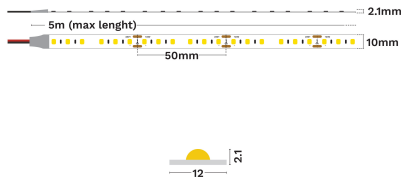

COMPATIBLE WITH

— On/Off Driver: N/A

— Triac Driver: N/A

— Dali Driver: N/A

GENERAL INFORMATION

Product Code	9621537
Product Category	Led Strips
Product Family	Tw
Mounting Location	N/A
Application Environment	Indoor

DIMENSION & WEIGHT

LxWxH (cm)	n W:10 mm H:2.1 mm
Cut out (cm)	N/A
Weight (Kgr)	N/A

MATERIAL & COLOR

Product Color	N/A
Body Material	Aluminium
Cover Material	N/A

APPLICATION & MOUNTING

Ambient Working Temp.	45 C
Type of Protection	IP20
Protection Class IK	N/A
Dimmable	Yes
Type of Dimming (Optional)	Triac/Dali
Mounting type	N/A
Mounting Depth (cm)	N/A
Led Module Replaceable	No
Light Source	Led
Adjustable	No

NOVA LUCE S.A

Schimatari Viotias
32009, Greece

+30 22620 58 121
+30 22620 56 743

info@novaluce.com
www.novaluce.com