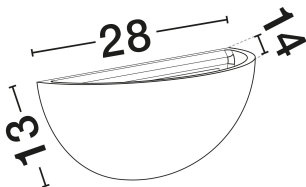

NOVA LUCE

PRODUCT DATASHEET

Version: 001

PRODUCT PHOTOGRAPH

TECHNICAL DRAWING

GENERAL INFORMATION

Product Code	9540404
Collection	Indoor
Product Category	Wall
Product Family	Thalpos
Mounting Location	Wall
Application Environment	Indoor
Specifications	N/A

DIMENSION & WEIGHT

LxWxH (cm)	L: 28 W: 14 H: 13
Cut Out (cm)	N/A
Weight (Kgr)	1.6

MATERIAL & COLOR

Product Color	Sandy White
Body Material	Gypsum

APPLICATION & MOUNTING

Ambient Working Temp.	Max 45°C
Type of Protection	IP20
Dimmable	Yes
Type of Dimming	N/A
Mounting type	Surface
Mounting Depth (cm)	N/A
Led Module Replaceable	Yes
Light Source	E14