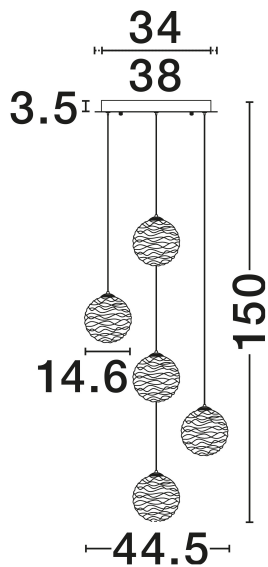

NOVA LUCE

PRODUCT DATASHEET

Version: 001

PRODUCT PHOTOGRAPH

TECHNICAL DRAWING

GENERAL INFORMATION

Product Code	9214164
Collection	Indoor
Product Category	Suspension
Product Family	Blazik
Mounting Location	Ceiling
Application Environment	Indoor
Specifications	N/A

DIMENSION & WEIGHT

LxWxH (cm)	D: 44.5 H: 150
Cut Out (cm)	N/A
Weight (Kgr)	2.45

MATERIAL & COLOR

Product Color	Clear Structured & Brass Gold
Body Material	Glass & Metal

APPLICATION & MOUNTING

Ambient Working Temp.	Max 45°C
Type of Protection	IP20
Dimmable	Yes
Type of Dimming	Triac
Mounting type	Surface
Mounting Depth (cm)	N/A
Led Module Replaceable	No
Light Source	LED

Power (Nominal)	20W
Input voltage (Nominal)	220-240V
Mains Frequency	50/60Hz

PHOTOMETRICAL DATA

Luminous Flux	1454lm
Color Temperature	3000K
Light Color (Designation)	Warm White

WARRANTY

Warranty	3 Years
----------	----------------