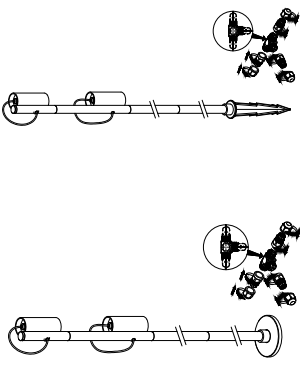

NOVA LUCE

9030118

1X

1X

3X

3X

1X

1

Turn off the general switch

2

Apply anchors with screws
With the parts

3

Connect the wires

4

Adjust

5