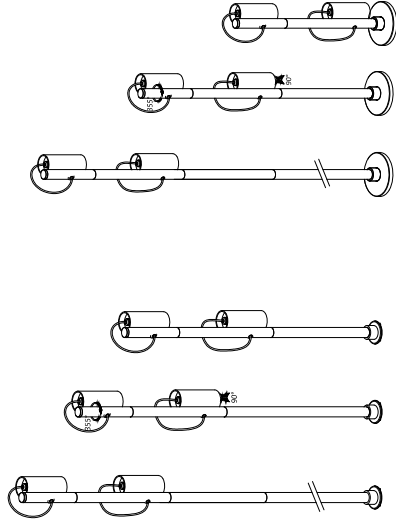

NOVA LUCE

9030118

1X

1X

3X

3X

1X

1

Turn off the general switch

2

Apply anchors with screws
With the parts

3

Connect the wires

4

Adjust

5