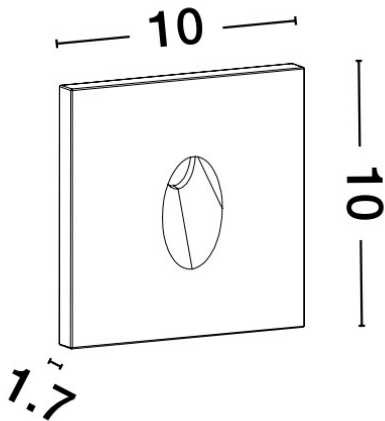

NOVA LUCE

PRODUCT DATASHEET

Version: 001

PRODUCT PHOTOGRAPH

TECHNICAL DRAWING

GENERAL INFORMATION

Product Code	9117086
Collection	Outdoor
Product Category	Step Lights
Product Family	FINLO
Mounting Location	Wall
Application Environment	Outdoor

DIMENSION & WEIGHT

LxWxH (cm)	L: 10 W: 1,7 H: 10
Cut out (cm)	N/A
Weight (Kgr)	0.2

MATERIAL & COLOR

Product Color	Grey
Body Material	Concrete

APPLICATION & MOUNTING

Ambient Working Temp.	(-15°C) ~ (+60°C)
Type of Protection	IP65
Dimmable	No
Type of Dimming (Optional)	N/A
Mounting type	Surface
Mounting Depth (cm)	N/A
Led Module Replaceable	N/A
Light Source	N/A