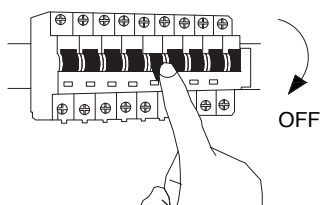

NOVA LUCE

9156306

1

Turn off the general switch

2

Drill holes & apply plastic anchors
With screws

3

Connect the wires

4

Apply the bulb

5

Apply side screws

6

Turn on the general switch