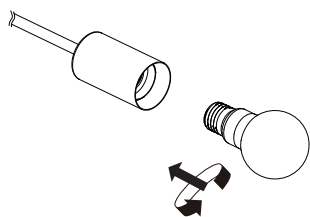

NOVA LUCE

9156306

1

Turn off the general switch

2

Drill holes & apply plastic anchors
With screws

3

Connect the wires

4

Apply the bulb

5

Apply side screws

6

Turn on the general switch