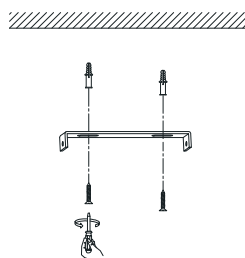

NOVA LUCE

9156306

1

Turn off the general switch

2

Drill holes & apply plastic anchors
With screws

3

Connect the wires

4

Apply the bulb

5

Apply side screws

6

Turn on the general switch