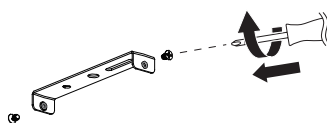

NOVA LUCE

9156306

1

Turn off the general switch

2

Drill holes & apply plastic anchors
With screws

3

Connect the wires

4

Apply the bulb

5

Apply side screws

6

Turn on the general switch