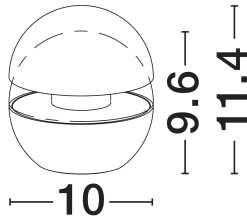

NOVA LUCE

PRODUCT DATASHEET

Version: 001

PRODUCT PHOTOGRAPH

TECHNICAL DRAWING

GENERAL INFORMATION

Product Code	9136402
Collection	Outdoor
Product Category	Portable
Product Family	Puk
Mounting Location	Portable
Application Environment	Outdoor
Specifications	N/A

DIMENSION & WEIGHT

LxWxH (cm)	D:10 H:11.4 cm
Cut out (cm)	N/A
Weight (Kgr)	0.593

MATERIAL & COLOR

Product Color	Sage Green
Body Material	Aluminium & Pc

APPLICATION & MOUNTING

Ambient Working Temp.	Max 45 oC
Type of Protection	IP54
Dimmable	Yes
Type of Dimming	N/A
Mounting type	Surface
Mounting Depth (cm)	N/A
Led Module Replaceable	No
Light Source	LED

Power (Nominal)	2w
Input voltage (Nominal)	220-240Vac
Mains Frequency	50/60Hz

PHOTOMETRICAL DATA

Luminous Flux	114lm
Color Temperature	3000K
Light Color (Designation)	Warm White

WARRANTY

Warranty	3 Years
----------	----------------