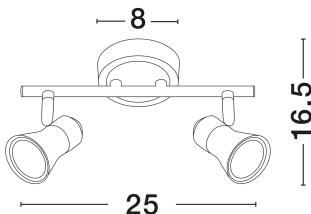

NOVA LUCE

PRODUCT DATASHEET

Version: 001

PRODUCT PHOTOGRAPH

GENERAL INFORMATION

Product Code	663002
Collection	Indoor
Product Category	Spotlights
Product Family	Galeria
Mounting Location	Ceiling
Application Environment	Indoor
Specifications	N/A

DIMENSION & WEIGHT

LxWxH (cm)	L: 25 H: 16.5
Cut Out (cm)	N/A
Weight (Kgr)	0.52

MATERIAL & COLOR

Product Color	Satin Nickel & Chrome
Body Material	Aluminium

TECHNICAL DRAWING

APPLICATION & MOUNTING

Ambient Working Temp.	Max 45°C
Type of Protection	IP20
Dimmable	Yes
Type of Dimming	N/A
Mounting type	Surface
Mounting Depth (cm)	N/A
Led Module Replaceable	Yes
Light Source	GU10

Power (Nominal)	2x10W
Input voltage (Nominal)	100-240V
Mains Frequency	50/60Hz

PHOTOMETRICAL DATA

Luminous Flux	N/A
Color Temperature	N/A
Light Color (Designation)	N/A

WARRANTY

Warranty	3 Years
----------	----------------