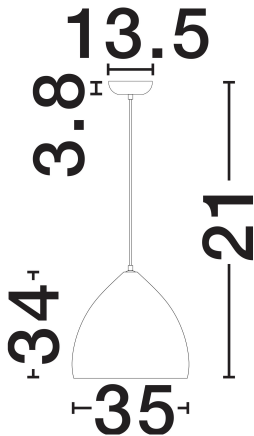

NOVA LUCE

PRODUCT DATASHEET

Version: 001

PRODUCT PHOTOGRAPH

TECHNICAL DRAWING

GENERAL INFORMATION

Product Code	9070623
Collection	Indoor
Product Category	Suspension
Product Family	Wabi
Mounting Location	Wall
Application Environment	Indoor
Specifications	N/A

DIMENSION & WEIGHT

LxWxH (cm)	D: 35 H: 210
Cut Out (cm)	N/A
Weight (Kgr)	1.2

MATERIAL & COLOR

Product Color	White
Body Material	Paper Pulp

APPLICATION & MOUNTING

Ambient Working Temp.	Max 45°C
Type of Protection	IP20
Dimmable	N/A
Type of Dimming	N/A
Mounting type	Surface
Mounting Depth (cm)	N/A
Led Module Replaceable	Yes
Light Source	E27

Power (Nominal)	1x12W
Input voltage (Nominal)	220-240V
Mains Frequency	50/60Hz

PHOTOMETRICAL DATA

Luminous Flux	N/A
Color Temperature	N/A
Light Color (Designation)	N/A

WARRANTY

Warranty	3 Years
----------	----------------