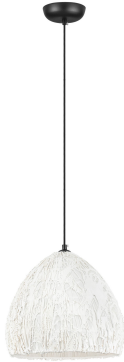

NOVA LUCE

PRODUCT DATASHEET

Version: 001

PRODUCT PHOTOGRAPH

TECHNICAL DRAWING

GENERAL INFORMATION

Product Code	9070623
Collection	Indoor
Product Category	Suspension
Product Family	Wabi
Mounting Location	Wall
Application Environment	Indoor
Specifications	N/A

DIMENSION & WEIGHT

LxWxH (cm)	D: 35 H: 210
Cut Out (cm)	N/A
Weight (Kgr)	1.2

MATERIAL & COLOR

Product Color	White
Body Material	Paper Pulp

APPLICATION & MOUNTING

Ambient Working Temp.	Max 45°C
Type of Protection	IP20
Dimmable	N/A
Type of Dimming	N/A
Mounting type	Surface
Mounting Depth (cm)	N/A
Led Module Replaceable	Yes
Light Source	E27