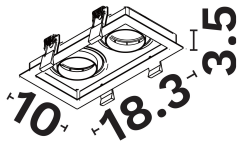

DIMENSION & WEIGHT

LxWxH (cm)	18.3 W: 10 H: 3.8 cm
Cut out (cm)	9,5 X 18
Weight (Kgr)	N/A

TECHNICAL DRAWING

MATERIAL & COLOR

Product Color	Black & White
Body Material	Aluminium
Cover Material	N/A

APPLICATION & MOUNTING