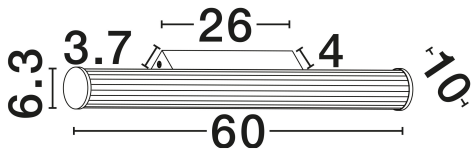

NOVA LUCE

PRODUCT DATASHEET

Version: 001

PRODUCT PHOTOGRAPH

TECHNICAL DRAWING

GENERAL INFORMATION

Product Code	9215800
Collection	Indoor
Product Category	Wall
Product Family	Misty
Mounting Location	Ceiling
Application Environment	Indoor
Specifications	N/A

DIMENSION & WEIGHT

LxWxH (cm)	L: 60 W: 10 H: 6.3
Cut Out (cm)	N/A
Weight (Kgr)	1.2

MATERIAL & COLOR

Product Color	Sandy Black
Body Material	Metal, Aluminium & Acrylic

APPLICATION & MOUNTING

Ambient Working Temp.	Max 45°C
Type of Protection	IP44
Dimmable	Yes
Type of Dimming	N/A
Mounting type	Surface
Mounting Depth (cm)	N/A
Led Module Replaceable	No
Light Source	LED

NOVA LUCE S.A

Schimatari Viotias
32009, Greece

+30 22620 58 121
+30 22620 56 743

info@novaluce.com
www.novaluce.com