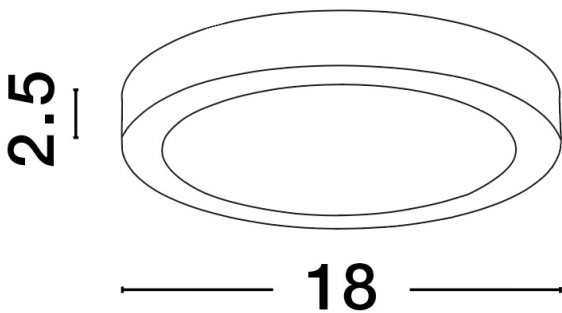

NOVA LUCE

PRODUCT DATASHEET

Version: 001

PRODUCT PHOTOGRAPH

TECHNICAL DRAWING

GENERAL INFORMATION

Product Code	9952341
Collection	Indoor
Product Category	Fans
Product Family	Axel
Mounting Location	Ceiling
Application Environment	Indoor
Specifications	N/A

DIMENSION & WEIGHT

LxWxH (cm)	D: 18 H: 2.5
Cut Out (cm)	N/A
Weight (Kgr)	0.5

MATERIAL & COLOR

Product Color	Black
Body Material	Steel & Acrylic

APPLICATION & MOUNTING

Ambient Working Temp.	Max 45°C
Type of Protection	N/A
Dimmable	No
Type of Dimming	N/A
Mounting type	Surface
Mounting Depth (cm)	N/A
Led Module Replaceable	No
Light Source	LED

Power (Nominal)	18W
Input voltage (Nominal)	220-240V
Mains Frequency	50/60Hz

PHOTOMETRICAL DATA

Luminous Flux	1080lm
Color Temperature	3000K
Light Color (Designation)	Warm White

WARRANTY

Warranty	3 Years
----------	----------------