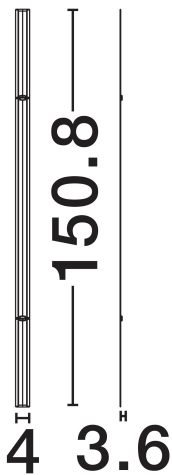

NOVA LUCE

PRODUCT DATASHEET

Version: 001

PRODUCT PHOTOGRAPH

TECHNICAL DRAWING

GENERAL INFORMATION

Product Code	9980587
Collection	Indoor
Product Category	Ceiling
Product Family	Invento
Mounting Location	Wall
Application Environment	Indoor
Specifications	N/A

DIMENSION & WEIGHT

LxWxH (cm)	L: 150.8 W: 4 H: 3.6
Cut Out (cm)	N/A
Weight (Kgr)	0.76

MATERIAL & COLOR

Product Color	White
Body Material	Aluminium & Acrylic

APPLICATION & MOUNTING

Ambient Working Temp.	Max 45°C
Type of Protection	IP20
Dimmable	No
Type of Dimming	N/A
Mounting type	Surface
Mounting Depth (cm)	N/A
Led Module Replaceable	No
Light Source	LED

Power (Nominal)	35W
Input voltage (Nominal)	220-240V
Mains Frequency	50/60Hz

PHOTOMETRICAL DATA

Luminous Flux	2400lm
Color Temperature	3000K
Light Color (Designation)	Warm White

WARRANTY

Warranty	3 Years
----------	----------------