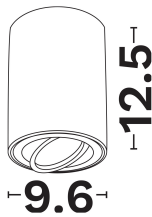

NOVA LUCE

PRODUCT DATASHEET

Version: 001

PRODUCT PHOTOGRAPH

GENERAL INFORMATION

Product Code	820001
Product Category	Ceiling-Gu10
Product Family	Gozzano
Mounting Location	Ceiling
Application Environment	Indoor

DIMENSION & WEIGHT

LxWxH (cm)	D: 9.6 H: 12.5 cm
Cut out (cm)	N/A
Weight (Kgr)	N/A

TECHNICAL DRAWING

MATERIAL & COLOR

Product Color	White
Body Material	Aluminium
Cover Material	N/A

APPLICATION & MOUNTING

Ambient Working Temp.	45 C
Type of Protection	IP20
Protection Class IK	IK03
Dimmable	N/A
Type of Dimming (Optional)	N/A
Mounting type	Surface
Mounting Depth (cm)	Ceiling
Led Module Replaceable	Yes
Light Source	Led Gu10 / Mr16
Adjustable	Yes