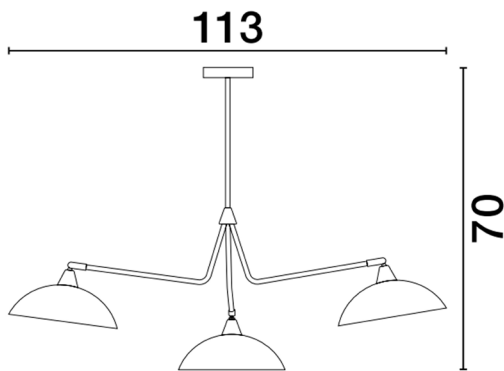

NOVA LUCE

PRODUCT DATASHEET

Version: 001

PRODUCT PHOTOGRAPH

TECHNICAL DRAWING

GENERAL INFORMATION

Product Code	9035978
Collection	Decorative
Product Category	Suspension
Product Family	Mirba
Mounting Location	Ceiling
Application Environment	Indoor

DIMENSION & WEIGHT

LxWxH (cm)	D: 113 H: 70
Cut out (cm)	N/A
Weight (Kgr)	2.7

MATERIAL & COLOR

Product Color	Sandy White & Gold
Body Material	Metal

APPLICATION & MOUNTING

Ambient Working Temp.	Max 45 oC
Type of Protection	IP20
Dimmable	Depends on the lamp
Type of Dimming (Optional)	N/A
Mounting type	Ceiling
Mounting Depth (cm)	N/A
Led Module Replaceable	Yes
Light Source	LED E27