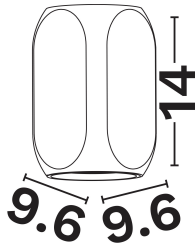

NOVA LUCE

PRODUCT DATASHEET

Version: 001

PRODUCT PHOTOGRAPH

GENERAL INFORMATION

Product Code	9011516
Product Category	Ceiling
Product Family	Cubi
Mounting Location	Ceiling
Application Environment	Indoor

DIMENSION & WEIGHT

LxWxH (cm)	D:9.6 H:14 cm
Cut out (cm)	N/A
Weight (Kgr)	N/A

TECHNICAL DRAWING

MATERIAL & COLOR

Product Color	Black & Gold
Body Material	Aluminium
Cover Material	N/A

APPLICATION & MOUNTING

Ambient Working Temp.	45 C
Type of Protection	IP20
Protection Class IK	N/A
Dimmable	N/A
Type of Dimming (Optional)	N/A
Mounting type	Surface
Mounting Depth (cm)	Ceiling
Led Module Replaceable	Yes
Light Source	Led Gu10
Adjustable	No