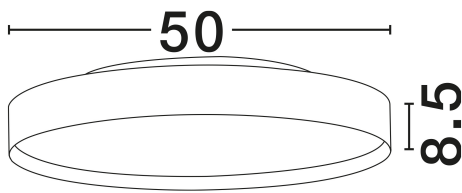

NOVA LUCE

PRODUCT DATASHEET

Version: 001

PRODUCT PHOTOGRAPH

TECHNICAL DRAWING

GENERAL INFORMATION

Product Code	9030536
Collection	Indoor
Product Category	Ceiling
Product Family	Roi
Mounting Location	Ceiling
Application Environment	Indoor
Specifications	N/A

DIMENSION & WEIGHT

LxWxH (cm)	D: 50 H: 8.5
Cut Out (cm)	N/A
Weight (Kgr)	3.6

MATERIAL & COLOR

Product Color	Brushed Gold
Body Material	Aluminium & Metal & Acrylic

APPLICATION & MOUNTING

Ambient Working Temp.	Max 45°C
Type of Protection	IP20
Dimmable	Yes
Type of Dimming	Triac
Mounting type	Surface
Mounting Depth (cm)	N/A
Led Module Replaceable	No
Light Source	LED

Power (Nominal)	48W
Input voltage (Nominal)	220-240V
Mains Frequency	50/60Hz

PHOTOMETRICAL DATA

Luminous Flux	3724lm
Color Temperature	2700-3000K
Light Color (Designation)	Warm White

WARRANTY

Warranty	3 Years
----------	----------------