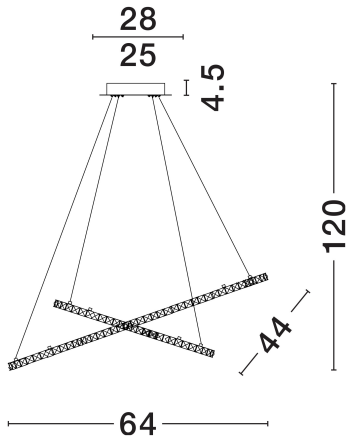

TECHNICAL DRAWING

GENERAL INFORMATION

Product Code	7403001
Collection	Indoor
Product Category	Suspension
Product Family	Celine
Mounting Location	Wall
Application Environment	Indoor
Specifications	N/A

DIMENSION & WEIGHT

LxWxH (cm)	L: 64 W: 44 H: 120
Cut Out (cm)	N/A
Weight (Kgr)	7.5

MATERIAL & COLOR

Product Color	Chrome
Body Material	Aluminium & Crystal

APPLICATION & MOUNTING

Ambient Working Temp.	Max 45°C
Type of Protection	IP20
Dimmable	No
Type of Dimming	N/A
Mounting type	Surface
Mounting Depth (cm)	N/A
Led Module Replaceable	No
Light Source	LED

NOVA LUCE S.A

Schimatari Viotias
32009, Greece

+30 22620 58 121
+30 22620 56 743

info@novaluce.com
www.novaluce.com