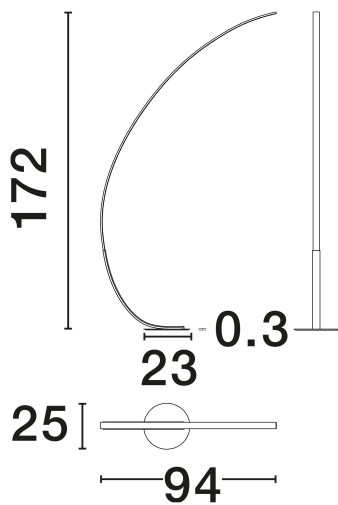

NOVA LUCE

PRODUCT DATASHEET

Version: 001

PRODUCT PHOTOGRAPH

TECHNICAL DRAWING

GENERAL INFORMATION

Product Code	9396060
Collection	Indoor
Product Category	Floor
Product Family	Premium
Mounting Location	Floor
Application Environment	Indoor
Specifications	N/A

DIMENSION & WEIGHT

LxWxH (cm)	L: 26 W: 94 H: 172
Cut Out (cm)	N/A
Weight (Kgr)	3.8

MATERIAL & COLOR

Product Color	Sandy Black
Body Material	Aluminium & Acrylic

APPLICATION & MOUNTING

Ambient Working Temp.	Max 45°C
Type of Protection	IP20
Dimmable	Yes
Type of Dimming	Triac
Mounting type	Surface
Mounting Depth (cm)	N/A
Led Module Replaceable	No
Light Source	LED

Power (Nominal)	30W
Input voltage (Nominal)	220-240V
Mains Frequency	50/60Hz

PHOTOMETRICAL DATA

Luminous Flux	1580lm
Color Temperature	3000K
Light Color (Designation)	Warm White

WARRANTY

Warranty	3 Years
----------	----------------