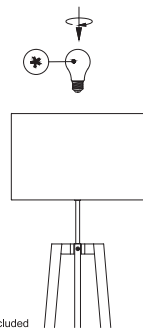

NOVA LUCE

9001082

1. Tighten the wooden rod and wooden bottom with screw

2. Tighten the wooden rod and wooden top with screw

3. Install the lamp shade

4. Fasten the lamp shade with the plastic ring

5. Install the bulb

6. Plug it in

7. Control the ON/OFF switch