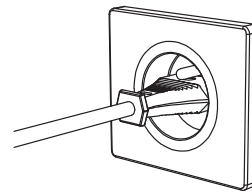

NOVA LUCE

9001082

1. Tighten the wooden rod and wooden bottom with screw

2. Tighten the wooden rod and wooden top with screw

3. Install the lamp shade

4. Fasten the lamp shade with the plastic ring

5. Install the bulb

6. Plug it in

7. Control the ON/OFF switch