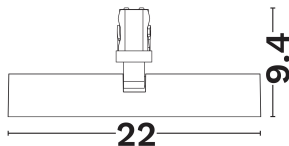

TECHNICAL DRAWING

COMPATIBLE WITH

— On/Off Driver: N/A

— Triac Driver: N/A

— Dali Driver: N/A

GENERAL INFORMATION

Product Code	9492904
Product Category	Systems
Product Family	Imagine 2
Mounting Location	Ceiling
Application Environment	Indoor

DIMENSION & WEIGHT

LxWxH (cm)	L:22 W:2.5 H:9.4 cm
Cut out (cm)	N/A
Weight (Kgr)	N/A

MATERIAL & COLOR

Product Color	Black
Body Material	Aluminium
Cover Material	N/A

APPLICATION & MOUNTING

Ambient Working Temp.	45 C
Type of Protection	IP20
Protection Class IK	IK08
Dimmable	No
Type of Dimming (Optional)	N/A
Mounting type	Recessed
Mounting Depth (cm)	Ceiling
Led Module Replaceable	No
Light Source	Led
Adjustable	Yes

NOVA LUCE S.A

Schimatari Viotias
32009, Greece

+30 22620 58 121
+30 22620 56 743

info@novaluce.com
www.novaluce.com