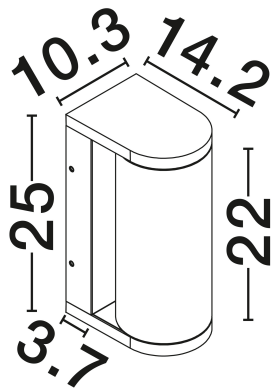

## PRODUCT PHOTOGRAPH

## TECHNICAL DRAWING

## DIMENSION & WEIGHT

LxWxH (cm)	L: 10.3 W: 14 H: 25
Cut out (cm)	N/A
Weight (Kgr)	N/A