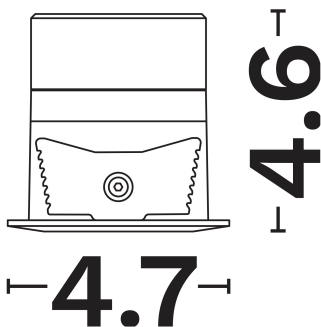

NOVA LUCE

PRODUCT DATASHEET

Version: 001

PRODUCT PHOTOGRAPH

GENERAL INFORMATION

Product Code	9492886
Collection	Indoor
Product Category	Ceiling
Product Family	Notic
Mounting Location	Wall
Application Environment	Indoor
Specifications	N/A

DIMENSION & WEIGHT

LxWxH (cm)	D: 4.7 H: 4.6
Cut Out (cm)	N/A
Weight (Kgr)	0

MATERIAL & COLOR

Product Color	Sandy Black
Body Material	Aluminium

TECHNICAL DRAWING

APPLICATION & MOUNTING

Ambient Working Temp.	Max 45°C
Type of Protection	IP20
Dimmable	N/A
Type of Dimming	N/A
Mounting type	Surface
Mounting Depth (cm)	N/A
Led Module Replaceable	N/A
Light Source	N/A

NOVA LUCE S.A

Schimatari Viotias
32009, Greece

+30 22620 58 121
+30 22620 56 743

info@novaluce.com
www.novaluce.com