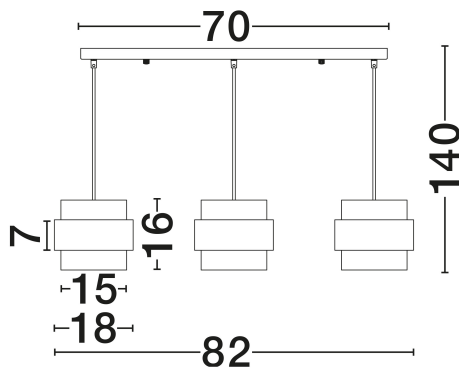

TECHNICAL DRAWING

APPLICATION & MOUNTING

Ambient Working Temp.	Max 45°C
Type of Protection	IP20
Dimmable	Yes
Type of Dimming	N/A
Mounting type	Surface
Mounting Depth (cm)	N/A
Led Module Replaceable	Yes
Light Source	E27

NOVA LUCE S.A

Schimatari Viotias
32009, Greece

+30 22620 58 121
+30 22620 56 743

info@novaluce.com
www.novaluce.com