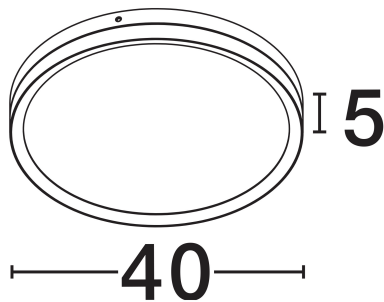

NOVA LUCE

PRODUCT DATASHEET

Version: 001

PRODUCT PHOTOGRAPH

TECHNICAL DRAWING

GENERAL INFORMATION

Product Code	9695236
Collection	Indoor
Product Category	Ceiling
Product Family	Cantria
Mounting Location	Wall
Application Environment	Indoor
Specifications	N/A

DIMENSION & WEIGHT

LxWxH (cm)	D: 40 H: 5
Cut Out (cm)	N/A
Weight (Kgr)	2.4

MATERIAL & COLOR

Product Color	Black & Brass Gold
Body Material	Metal & Acrylic

APPLICATION & MOUNTING

Ambient Working Temp.	Max 45°C
Type of Protection	IP20
Dimmable	No
Type of Dimming	N/A
Mounting type	Surface
Mounting Depth (cm)	N/A
Led Module Replaceable	No
Light Source	LED

Power (Nominal)	31W
Input voltage (Nominal)	220-240V
Mains Frequency	50/60Hz

PHOTOMETRICAL DATA

Luminous Flux	1916lm
Color Temperature	3000K
Light Color (Designation)	Warm White

WARRANTY

Warranty	3 Years
----------	----------------