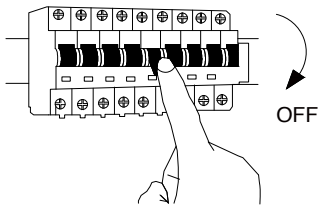

NOVA LUCE

9009261

1

Turn off the general switch

2

Drill holes & apply plastic anchors
With screws

3

Connect the wires

4

Apply the side screws

5

Apply the bulb

6

Press down the 2 pins
& Insert the glass

7

Turn on the general switch