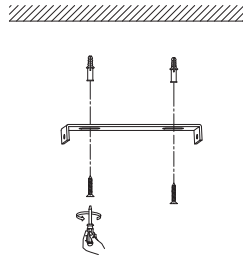

NOVA LUCE

9009261

1

Turn off the general switch

2

Drill holes & apply plastic anchors
With screws

3

Connect the wires

4

Apply the side screws

5

Apply the bulb

6

Press down the 2 pins
& Insert the glass

7

Turn on the general switch