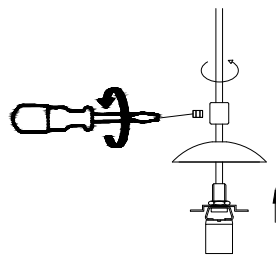

NOVA LUCE

9009261

1

Turn off the general switch

2

Drill holes & apply plastic anchors
With screws

3

Connect the wires

4

Apply the side screws

5

Apply the bulb

6

Press down the 2 pins
& Insert the glass

7

Turn on the general switch