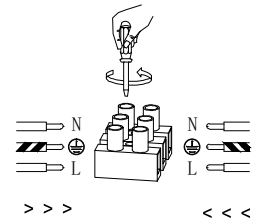

NOVA LUCE

9009261

1

Turn off the general switch

2

Drill holes & apply plastic anchors
With screws

3

Connect the wires

4

Apply the side screws

5

Apply the bulb

6

Press down the 2 pins
& Insert the glass

7

Turn on the general switch