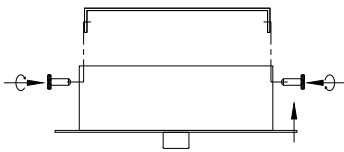

NOVA LUCE

9009261

1

Turn off the general switch

2

Drill holes & apply plastic anchors
With screws

3

Connect the wires

4

Apply the side screws

5

Apply the bulb

6

Press down the 2 pins
& Insert the glass

7

Turn on the general switch