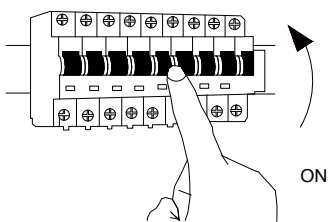

NOVA LUCE

9009261

1

Turn off the general switch

2

Drill holes & apply plastic anchors
With screws

3

Connect the wires

4

Apply the side screws

5

Apply the bulb

6

Press down the 2 pins
& Insert the glass

7

Turn on the general switch