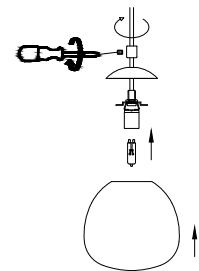

NOVA LUCE

9009261

1

Turn off the general switch

2

Drill holes & apply plastic anchors
With screws

3

Connect the wires

4

Apply the side screws

5

Apply the bulb

6

Press down the 2 pins
& Insert the glass

7

Turn on the general switch