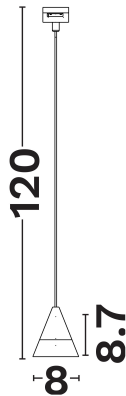

NOVA LUCE

PRODUCT DATASHEET

Version: 001

PRODUCT PHOTOGRAPH

GENERAL INFORMATION

Product Code	9009050
Product Category	Systems
Product Family	Uprail
Mounting Location	Ceiling
Application Environment	Indoor

DIMENSION & WEIGHT

LxWxH (cm)	D:8 H:120 cm
Cut out (cm)	N/A
Weight (Kgr)	N/A

TECHNICAL DRAWING

MATERIAL & COLOR

Product Color	Black
Body Material	Aluminium
Cover Material	N/A

APPLICATION & MOUNTING

Ambient Working Temp.	45 C
Type of Protection	IP20
Protection Class IK	IK04
Dimmable	Yes
Type of Dimming (Optional)	Triac
Mounting type	Track
Mounting Depth (cm)	Ceiling
Led Module Replaceable	No
Light Source	Led
Adjustable	No

COMPATIBLE WITH

— On/Off Driver: N/A

— Triac Driver: N/A

— Dali Driver: N/A

NOVA LUCE S.A

Schimatari Viotias
32009, Greece

+30 22620 58 121
+30 22620 56 743

info@novaluce.com
www.novaluce.com