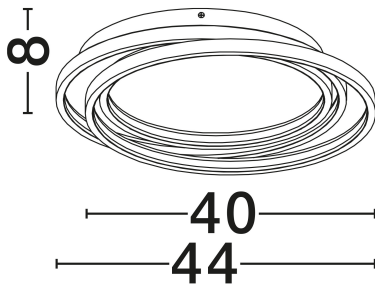

NOVA LUCE

PRODUCT DATASHEET

Version: 001

PRODUCT PHOTOGRAPH

TECHNICAL DRAWING

GENERAL INFORMATION

Product Code	9001095
Collection	Indoor
Product Category	Ceiling
Product Family	Arbor
Mounting Location	Ceiling
Application Environment	Indoor
Specifications	N/A

DIMENSION & WEIGHT

LxWxH (cm)	D1: 44 D2: 40 H: 8
Cut Out (cm)	N/A
Weight (Kgr)	2.5

MATERIAL & COLOR

Product Color	Matt Black
Body Material	Metal & Acrylic

APPLICATION & MOUNTING

Ambient Working Temp.	Max 45°C
Type of Protection	IP20
Dimmable	Yes
Type of Dimming	Triac
Mounting type	Surface
Mounting Depth (cm)	N/A
Led Module Replaceable	No
Light Source	LED

Power (Nominal)	27W
Input voltage (Nominal)	220-240V
Mains Frequency	50/60Hz

PHOTOMETRICAL DATA

Luminous Flux	810lm
Color Temperature	3000K
Light Color (Designation)	Warm White

WARRANTY

Warranty	3 Years
----------	----------------