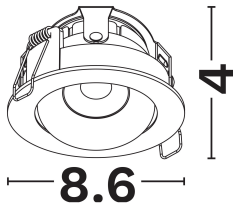

DIMENSION & WEIGHT

LxWxH (cm)	D:8.6 H:4
Cut out (cm)	7,6
Weight (Kgr)	N/A

TECHNICAL DRAWING

MATERIAL & COLOR

Product Color	White
Body Material	Aluminium
Cover Material	N/A

APPLICATION & MOUNTING

Ambient Working Temp.	45 C
Type of Protection	IP20
Protection Class IK	IK05
Dimmable	Yes
Type of Dimming (Optional)	Triac/Dali
Mounting type	Recessed
Mounting Depth (cm)	Ceiling
Led Module Replaceable	No
Light Source	Led
Adjustable	Yes

PHOTOMETRICAL DATA

Luminous Flux	602
Luminous Efficacy	86
Color Temperature	3000
Light Color (Designation)	Warm White
CRI	97
SDCM	<3
Beam Angle	36
UGR	<10

LIFESPAN

Lifetime	50000
----------	--------------