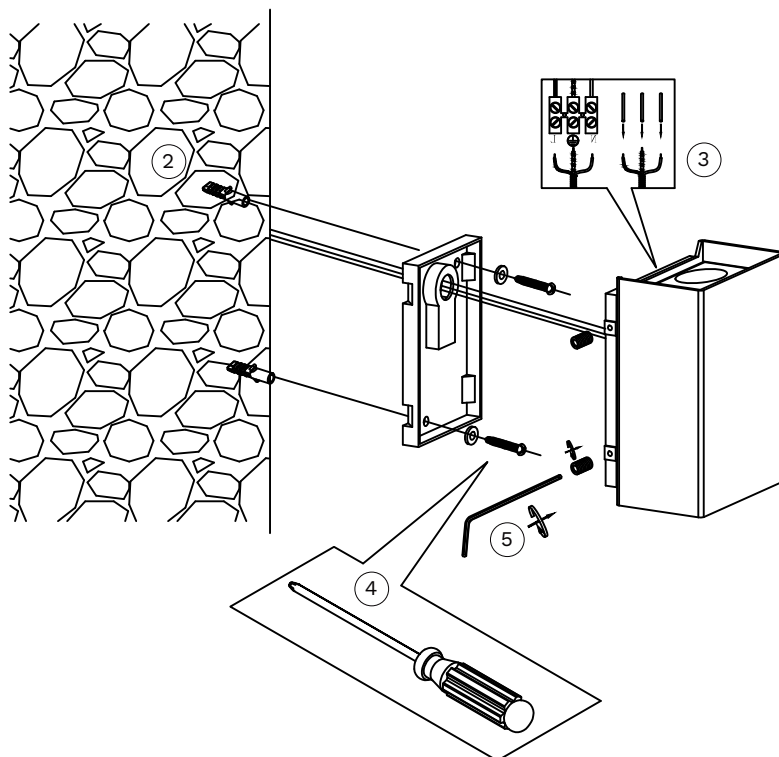

# NOVA LUCE

9971470, 9971471, 9971472

1

Turn off the general switch

6

Turn on the general switch

1. Turn off general switch
2. Drill holes & apply plastic anchors
3. Connect the wires
4. Tie up screws
5. Fix it in place by tying up the side screws
6. Turn on the general switch