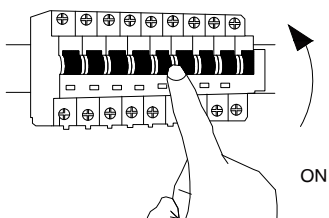

# NOVA LUCE

9971470, 9971471, 9971472

1

Turn off the general switch

6

Turn on the general switch

1. Turn off general switch
2. Drill holes & apply plastic anchors
3. Connect the wires
4. Tie up screws
5. Fix it in place by tying up the side screws
6. Turn on the general switch