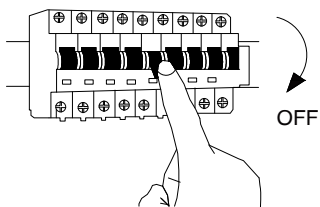

# NOVA LUCE

9971470, 9971471, 9971472

1

Turn off the general switch

6

Turn on the general switch

1. Turn off general switch
2. Drill holes & apply plastic anchors
3. Connect the wires
4. Tie up screws
5. Fix it in place by tying up the side screws
6. Turn on the general switch