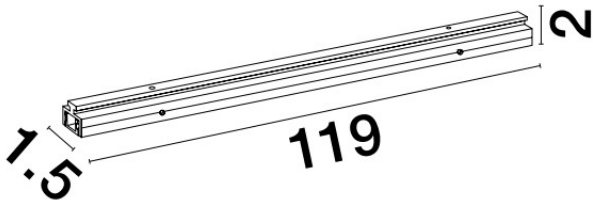

NOVA LUCE

PRODUCT DATASHEET

Version: 001

PRODUCT PHOTOGRAPH

GENERAL INFORMATION

Product Code	9540130
Product Category	Linear
Product Family	Linear Lighting Profiles
Mounting Location	Ceiling
Application Environment	Indoor

DIMENSION & WEIGHT

LxWxH (cm)	L: 119 W: 1,5 H: 2
Cut out (cm)	0
Weight (Kgr)	0.5

TECHNICAL DRAWING

MATERIAL & COLOR

Product Color	Black
Body Material	Aluminium
Cover Material	N/A

APPLICATION & MOUNTING

Ambient Working Temp.	45 C
Type of Protection	IP20
Protection Class IK	IK04
Dimmable	NO
Type of Dimming (Optional)	N/A
Mounting type	Surface
Mounting Depth (cm)	Ceiling
Led Module Replaceable	N/A
Light Source	N/A
Adjustable	No