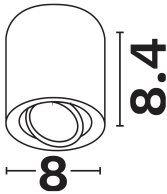

TECHNICAL DRAWING

MATERIAL & COLOR

Product Color	White
Body Material	Aluminium
Cover Material	N/A

APPLICATION & MOUNTING

Ambient Working Temp.	45 C
Type of Protection	IP20
Protection Class IK	N/A
Dimmable	N/A
Type of Dimming (Optional)	N/A
Mounting type	Surface
Mounting Depth (cm)	Ceiling
Led Module Replaceable	Yes
Light Source	Led Gu10
Adjustable	Yes

COMPATIBLE WITH

— On/Off Driver: N/A

— Triac Driver: N/A

— Dali Driver: N/A

NOVA LUCE S.A

Schimatari Viotias
32009, Greece

+30 22620 58 121
+30 22620 56 743

info@novaluce.com
www.novaluce.com