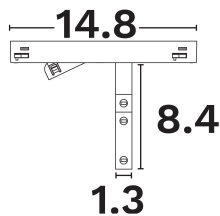

DIMENSION & WEIGHT

LxWxH (cm)	N/A
Cut out (cm)	N/A
Weight (Kgr)	N/A

TECHNICAL DRAWING

MATERIAL & COLOR

Product Color	N/A
Body Material	N/A
Cover Material	N/A

APPLICATION & MOUNTING

Ambient Working Temp.	45 C
Type of Protection	N/A
Protection Class IK	N/A
Dimmable	N/A
Type of Dimming (Optional)	N/A
Mounting type	N/A
Mounting Depth (cm)	N/A
Led Module Replaceable	N/A
Light Source	N/A
Adjustable	N/A