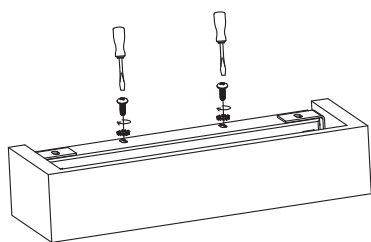

NOVA LUCE

61642201

1

Turn off the general switch

2

Drill holes & apply plastic anchors
With screws

3

Connect the wires

4

Apply the top screws

5

Apply the bulb

6

Turn on the general switch