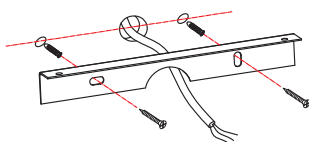

NOVA LUCE

61642201

1

Turn off the general switch

2

Drill holes & apply plastic anchors
With screws

3

Connect the wires

4

Apply the top screws

5

Apply the bulb

6

Turn on the general switch