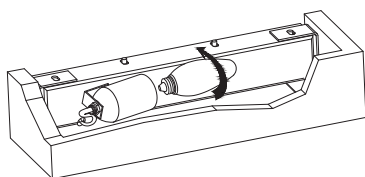

NOVA LUCE

61642201

1

Turn off the general switch

2

Drill holes & apply plastic anchors
With screws

3

Connect the wires

4

Apply the top screws

5

Apply the bulb

6

Turn on the general switch