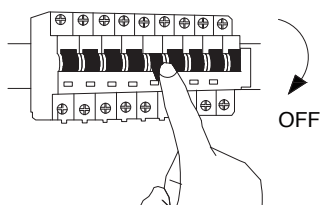

NOVA LUCE

61642201

1

Turn off the general switch

2

Drill holes & apply plastic anchors
With screws

3

Connect the wires

4

Apply the top screws

5

Apply the bulb

6

Turn on the general switch