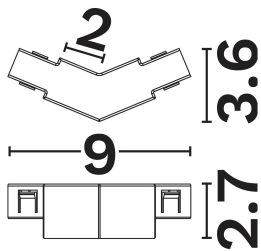

DIMENSION & WEIGHT

LxWxH (cm)	L:7 W:4.2 H:2.7 cm
Cut out (cm)	N/A
Weight (Kgr)	N/A

TECHNICAL DRAWING

MATERIAL & COLOR

Product Color	Black
Body Material	Plastic
Cover Material	N/A

APPLICATION & MOUNTING

Ambient Working Temp.	45 C
Type of Protection	IP20
Protection Class IK	N/A
Dimmable	N/A
Type of Dimming (Optional)	N/A
Mounting type	N/A
Mounting Depth (cm)	N/A
Led Module Replaceable	N/A
Light Source	N/A
Adjustable	N/A