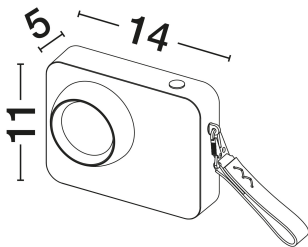

NOVA LUCE

PRODUCT DATASHEET

Version: 001

PRODUCT PHOTOGRAPH

TECHNICAL DRAWING

GENERAL INFORMATION

Product Code	9870037
Collection	Indoor
Product Category	Table
Product Family	Kedros
Mounting Location	Table
Application Environment	Indoor
Specifications	N/A

DIMENSION & WEIGHT

LxWxH (cm)	L: 14 W: 11 H: 5
Cut Out (cm)	N/A
Weight (Kgr)	0.545

MATERIAL & COLOR

Product Color	White
Body Material	Aluminium & Steel

APPLICATION & MOUNTING

Ambient Working Temp.	Max 45°C
Type of Protection	IP20
Dimmable	Yes
Type of Dimming	Triac
Mounting type	Surface
Mounting Depth (cm)	N/A
Led Module Replaceable	No
Light Source	LED