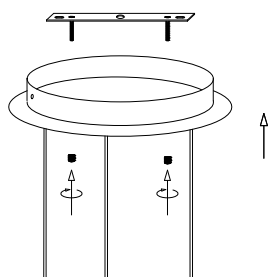

NOVA LUCE

9214163

1

Turn off the general switch

2

Drill holes & apply plastic anchors
With screws

3

Connect the wires

4

Apply the bottom screws

5

Apply the glass in to place

6

Turn on the general switch