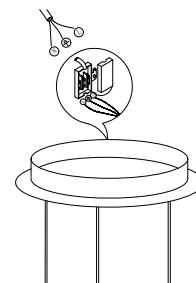

NOVA LUCE

9214163

1

Turn off the general switch

2

Drill holes & apply plastic anchors
With screws

3

Connect the wires

4

Apply the bottom screws

5

Apply the glass in to place

6

Turn on the general switch