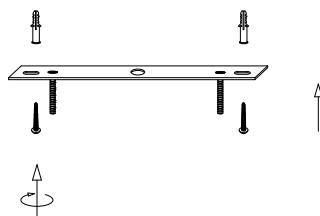

NOVA LUCE

9214163

1

Turn off the general switch

2

Drill holes & apply plastic anchors
With screws

3

Connect the wires

4

Apply the bottom screws

5

Apply the glass in to place

6

Turn on the general switch