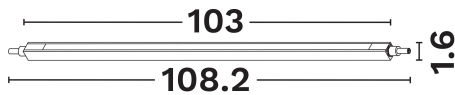

NOVA LUCE

PRODUCT DATASHEET

Version: 001

PRODUCT PHOTOGRAPH

GENERAL INFORMATION

Product Code	9580912
Collection	Indoor
Product Category	Accessories
Product Family	Ivy
Mounting Location	N/A
Application Environment	Indoor
Specifications	N/A

DIMENSION & WEIGHT

LxWxH (cm)	L: 108.2 W: 1.6 H: 1.6
Cut Out (cm)	N/A
Weight (Kgr)	0.278

MATERIAL & COLOR

Product Color	Sandy Black
Body Material	Aluminium

APPLICATION & MOUNTING

Ambient Working Temp.	Max 45°C
Type of Protection	IP20
Dimmable	Yes
Type of Dimming	Triac
Mounting type	Surface
Mounting Depth (cm)	N/A
Led Module Replaceable	No
Light Source	LED

TECHNICAL DRAWING

NOVA LUCE S.A

Schimatari Viotias
32009, Greece

+30 22620 58 121
+30 22620 56 743

info@novaluce.com
www.novaluce.com