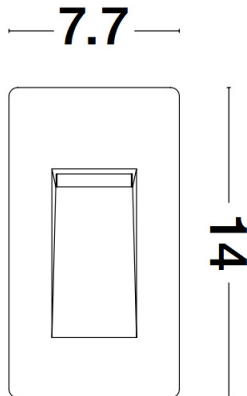

## PRODUCT PHOTOGRAPH

## TECHNICAL DRAWING

## DIMENSION & WEIGHT

LxWxH (cm)	L: 7,44 W: 5 H: 14
Cut out (cm)	7,4 x 13
Weight (Kgr)	0.2